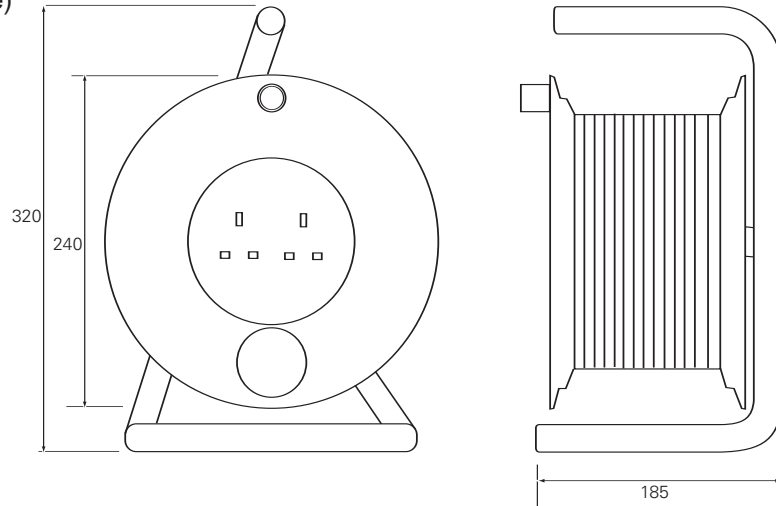

auto electrical parts

Technical Information Sheet

Part No. 0-723-80

Mains extension reel with 30 metres of 1.25mm² 13 amp 3 core cable, mains plug to BS EN 61242, 2 socket outlets.

Technical Drawing (not to scale)

Specification

Type	2-gang extension lead
Cable	1.25mm ² PVC
Cable length	30 metres
Case Material	Polypropylene
Frame	Tubular steel
Voltage	230 volt 50 Hz
Maximum load (unwound)	13 amp (3120 watts)
(wound)	5 amp (1200 watts)
Approval	CE
Weight	3.95Kg